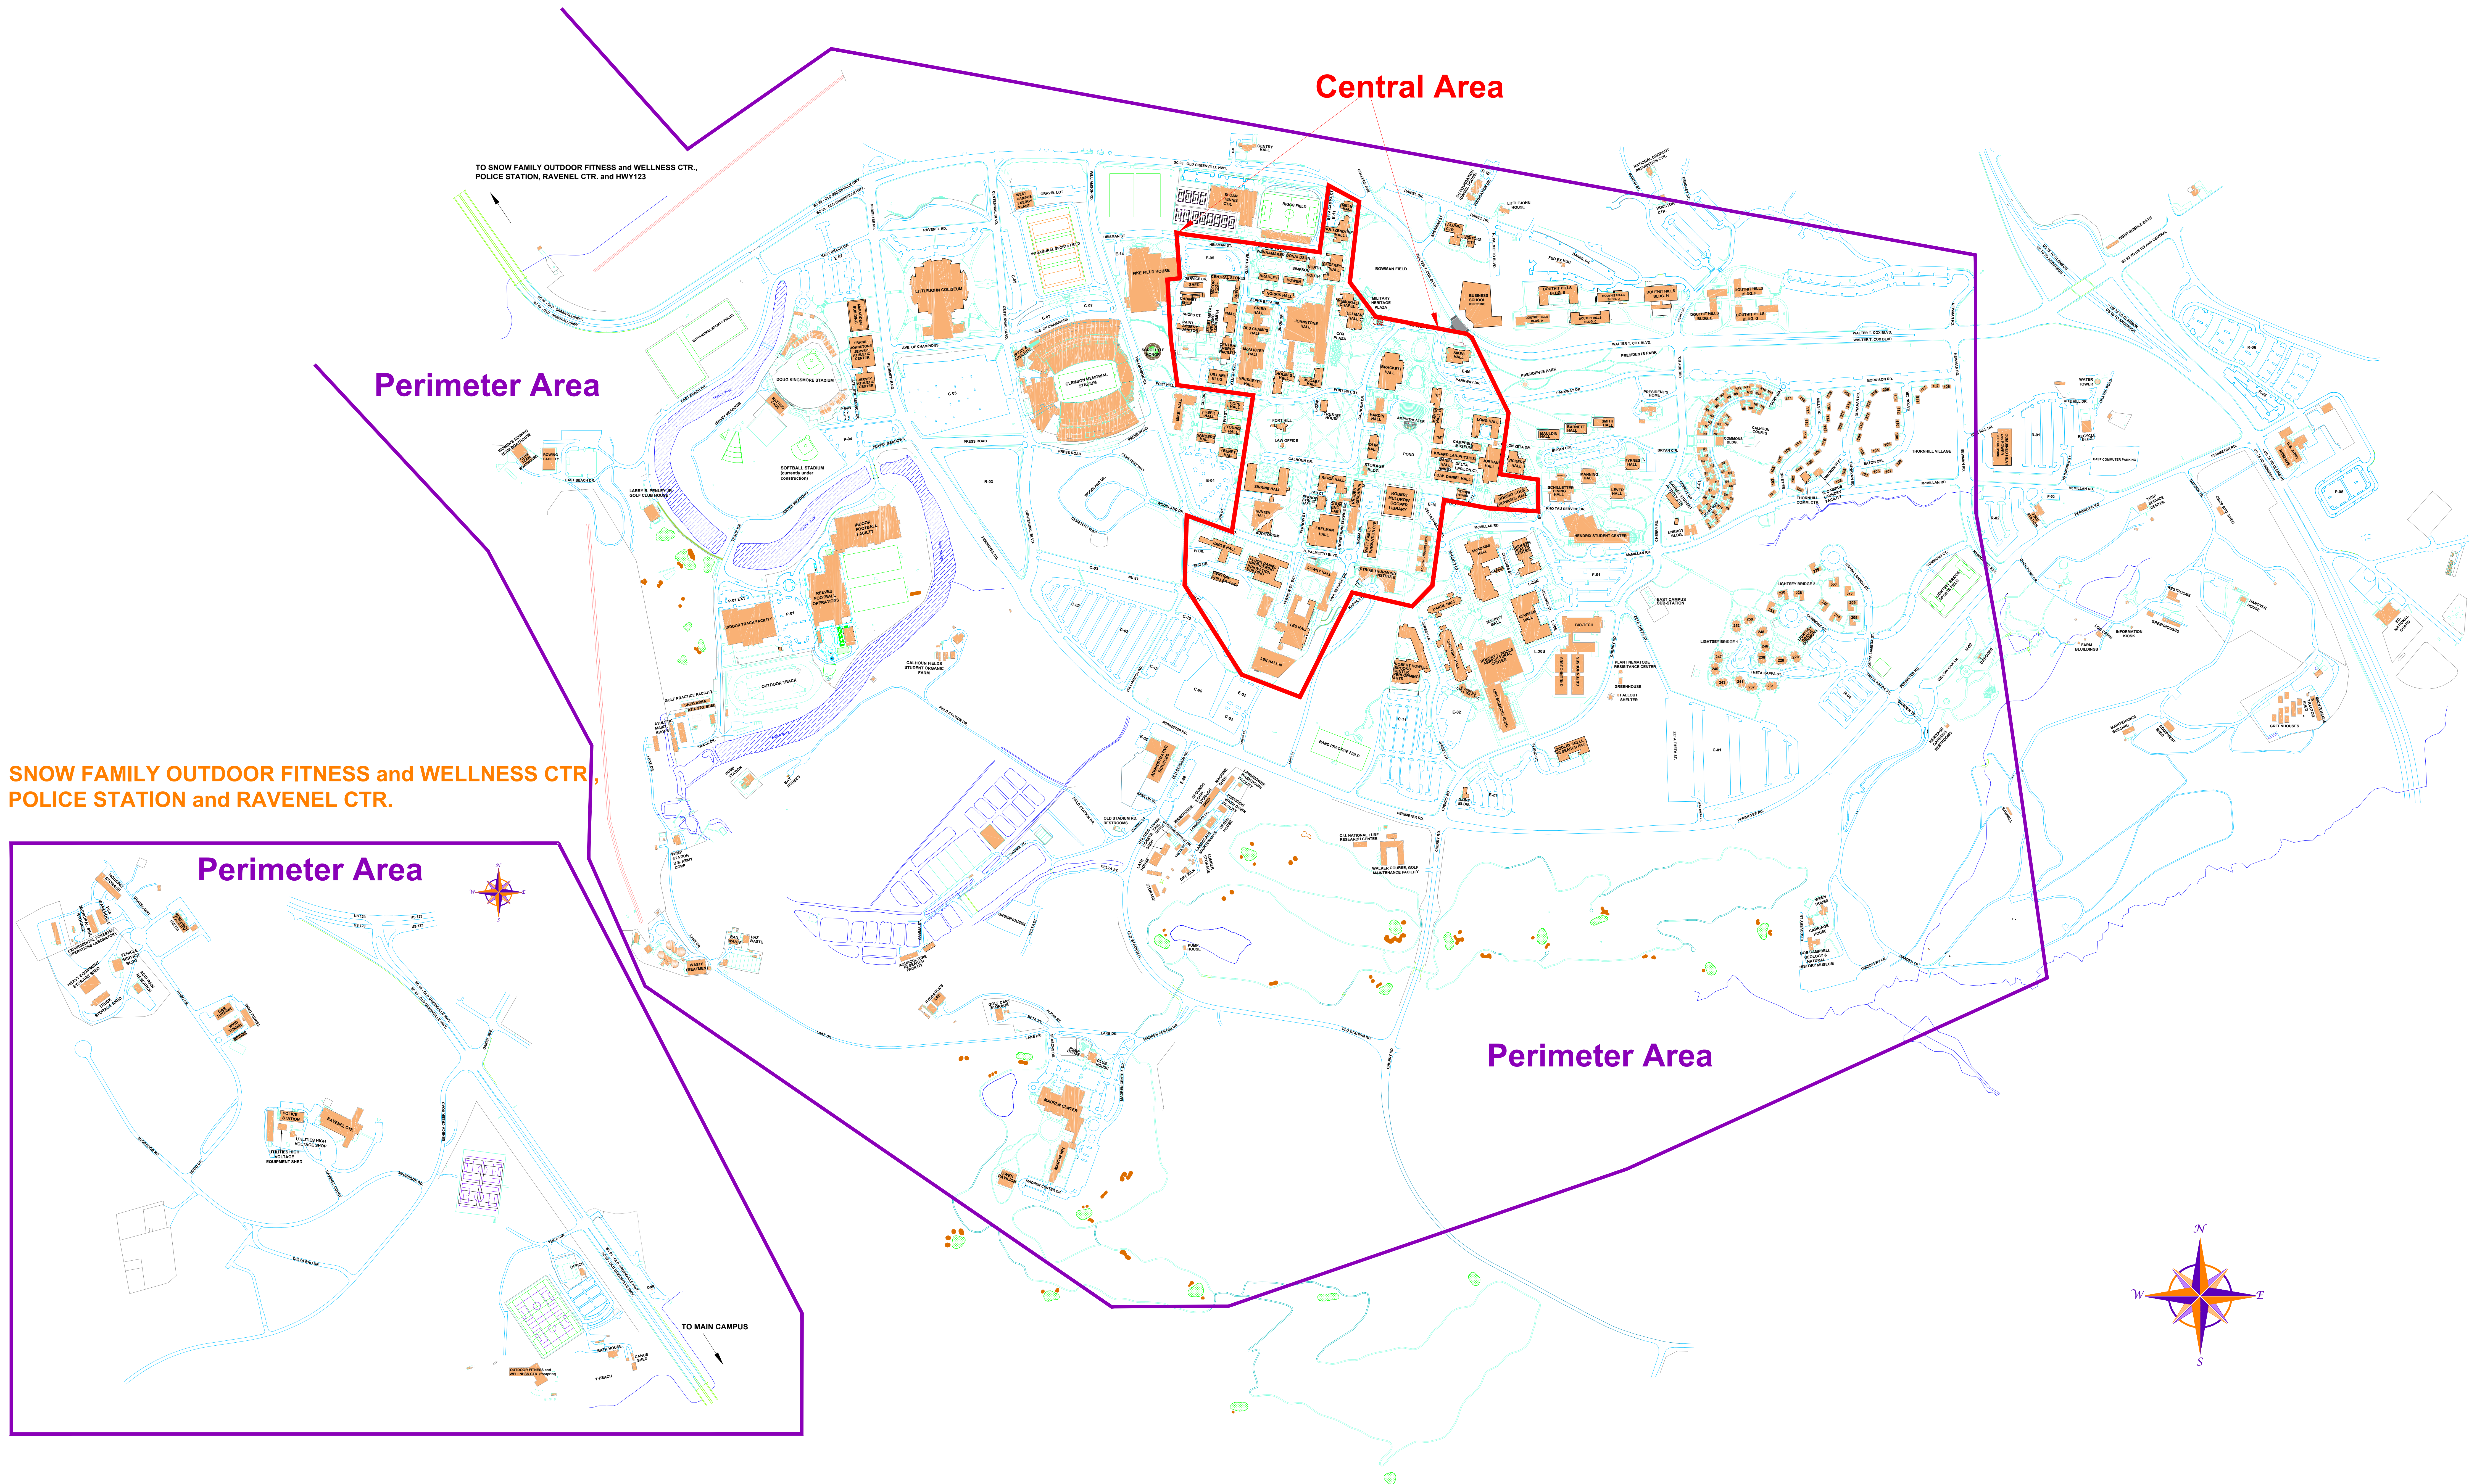

CLEMSON UNIVERSITY MAIN CAMPUS

Perimeter Area

Central Area

SNOW FAMILY OUTDOOR FITNESS and WELLNESS CTR.,
POLICE STATION and RAVENEL CTR.

Perimeter Area

Perimeter Area

TO MAIN CAMPUS